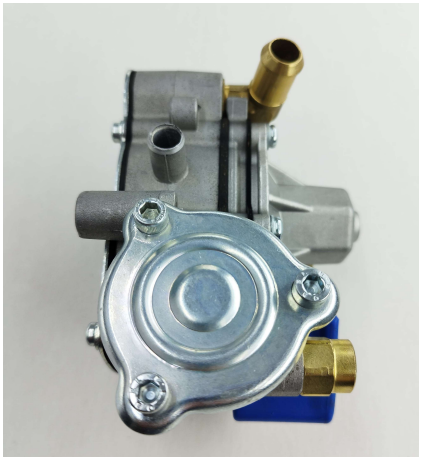

SGI SEQUENTIAL LPG REGULATORS

LOTUS 300 HP 8MM GAS OUTLET

**LOTUS-BR
Regulator**
No Coil With
Brass Elbow

P.CODE:UGRLTBR

**LOTUS-PL
Regulator**
No Coil With
Polymer
Elbow

P.CODE:UGRLTPL

**LOTUS-X BR
Regulator**
With Coil
With Brass
Elbow

P.CODE:UGRLTXBR

**LOTUS-X PL
Regulator**
With Coil
With
Polymer
Elbow

P.CODE:UGRLTXPL